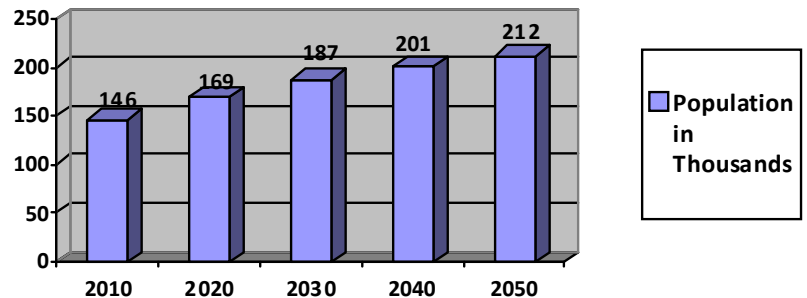

### Category: Population Menu

#### Population Demographics

- Growth  
2007 Population: 137,200

Source: [Arizona Department of Commerce](#)

- Population Projections

2010 Population Projection: 146,037  
2020 Population Projection: 169,717  
2030 Population Projection: 187,725  
2040 Population Projection: 201,179  
2050 Population Projection: 212,822

Source: [Arizona Department of Economic Security](#)

Population Projections - Cochise County

- Major Cities and Communities

Benson  
Bisbee  
Douglas  
Huachuca City  
Sierra Vista  
Tombstone  
Wilcox

Source: [U.S. Census Bureau](#)

Source: [U.S. Census Bureau, 2006 Census](#)

Persons under 5 years old	7.1%
Persons under 18 years old	25.2%
Persons 65 years old and over	16.5%

• Population by Ethnicity (2006)

Source: [U.S. Census Bureau, 2006 Census](#)