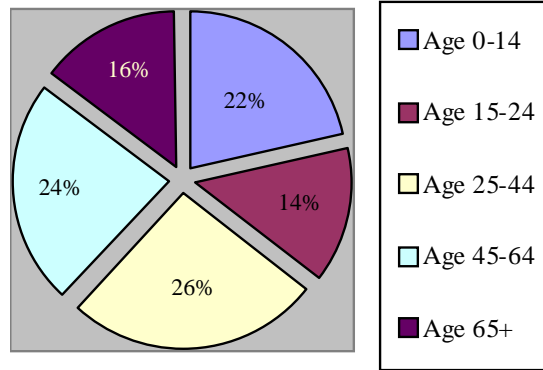

#### Population Demographics

- Growth  
2007 Population: 137,200

Source: [Arizona Department of Commerce](#)

- Population Projections

2010 Population Projection: 146,037  
2020 Population Projection: 169,717  
2030 Population Projection: 187,725  
2040 Population Projection: 201,179  
2050 Population Projection: 212,822

Source: [Arizona Department of Economic Security](#)

Population Projections - Cochise County

- Major Cities and Communities

Benson  
Bisbee  
Douglas  
Huachuca City  
Sierra Vista  
Tombstone  
Wilcox

Source: [U.S. Census Bureau](#)

• Population by Age

Source: [U.S. Census Bureau, April 1, 2000 Census](#)

0-14	21.7%
15-24	13.9%
25-44	26.0%
45-64	23.7%
65+	14.7%

Population by Age Groupings - Cochise County

• Population by Age (different data categories)

Source: [U.S. Census Bureau, 2006 Census](#)

Persons under 5 years old	7.1%
Persons under 18 years old	25.2%
Persons 65 years old and over	16.5%

• Population by Ethnicity (2006)

Source: [U.S. Census Bureau, 2006 Census](#)