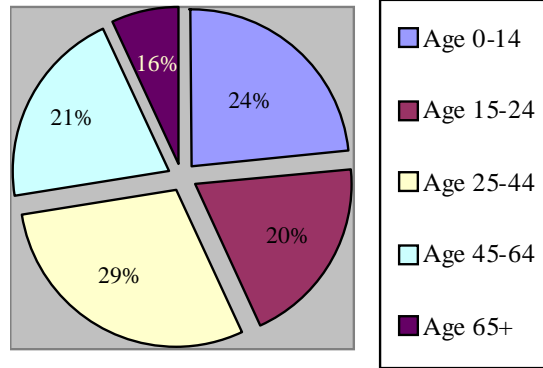

#### Population Demographics

- Growth  
2007 Population: 134,898

Source: [Arizona Department of Commerce](#)

- Population Projections

2010 Population Projection: 141,457  
2020 Population Projection: 159,345  
2030 Population Projection: 173,829  
2040 Population Projection: 186,871  
2050 Population Projection: 198,149

Source: [Arizona Department of Economic Security](#)

- Major Cities and Communities  
Flagstaff  
Fredonia  
Leupp, Navajo Nation  
Page  
Sedona  
Tuba City, Navajo Nation  
Williams

Source: [U.S. Census Bureau](#)

• Population by Age

Source: [U.S. Census Bureau, April 1, 2000 Census](#)

0-14	23.7%
15-24	19.5%
25-44	29.2%
45-64	20.7%
65+	7.0%

Population by Age Groupings - Coconino County

• Population by Age (different data categories)

Source: [U.S. Census Bureau, 2006 Census](#)

Persons under 5 years old	8.0%
Persons under 18 years old	26.7%
Persons 65 years old and over	7.8%

• Population by Ethnicity (2006)

Source: [U.S. Census Bureau, 2006 Census](#)