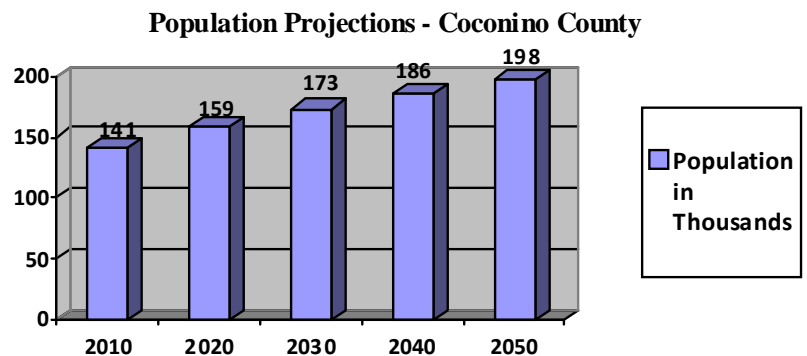

### Category: Population Menu

#### Population Demographics

- Growth  
2007 Population: 134,898

Source: [Arizona Department of Commerce](#)

- Population Projections

2010 Population Projection: 141,457  
2020 Population Projection: 159,345  
2030 Population Projection: 173,829  
2040 Population Projection: 186,871  
2050 Population Projection: 198,149

Source: [U.S. Census Bureau, 2006 Census](#)

Persons under 5 years old	8.0%
Persons under 18 years old	26.7%
Persons 65 years old and over	7.8%

• Population by Ethnicity (2006)

Source: [U.S. Census Bureau, 2006 Census](#)